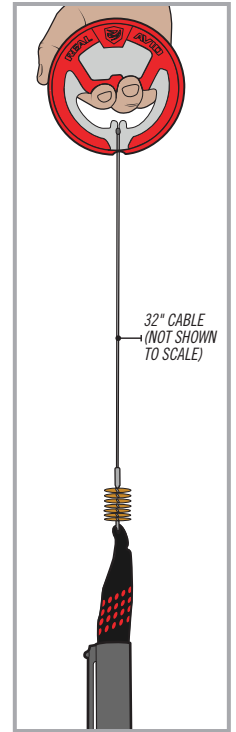

BORE BOSS® 12 GAUGE

WORLD'S EASIEST BORE CLEANER

1. Flip open proprietary clean-storing case & retrieve cleaning cable

2. Feed dual action cable through barrel

3. Clip cleaning cable to closed case for comfortable grip

4. Pull case & cleaning cable to quickly clean bore

32" CABLE
(NOT SHOWN TO SCALE)

FLIP, FEED, CLIP, PULL. STORE.

PATENTED

U.S. PATENT NO.
10,139,185

WARNING: This product can expose you to chemicals including Lead, which is known to the state of California to cause cancer and birth defects or reproductive harm. For more information, go to www.P65Warnings.ca.gov.